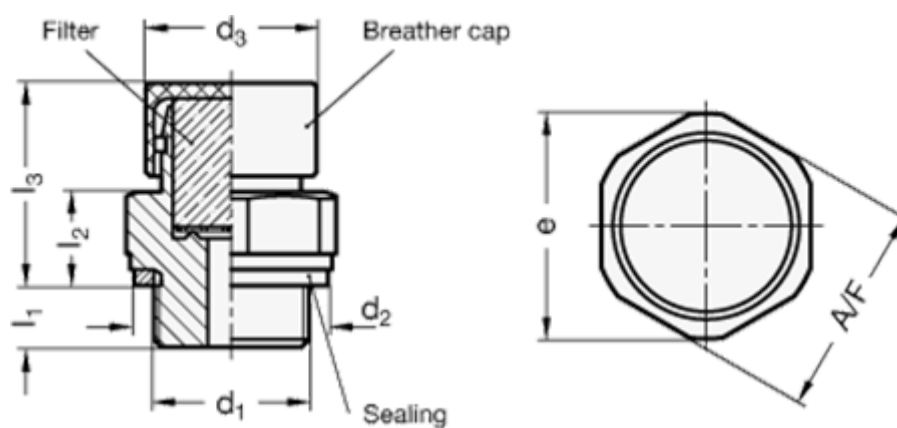

Article number: 20882G12MSM

Description: E+G Udluftningsfilter
Breather filters GN 882-G1/2-MS-M

Measures

A/F	= 27
d2	= 26
d3	= 22
e	= 29
l1	= 8
l2	= 12
l3	= 26
Thread d1	= G 1/2"