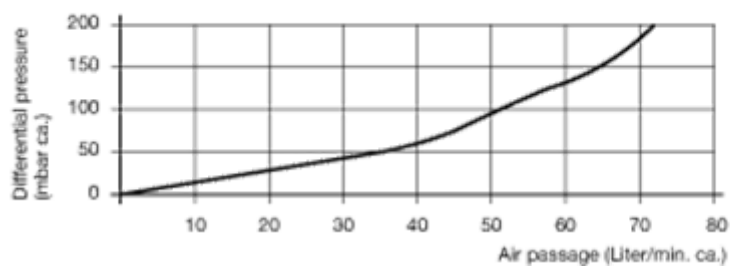

Article number: 20882G12MSM

Description: E+G Udluftningsfilter
Breather filters GN 882-G1/2-MS-M

Measures

A/F	= 27
d2	= 26
d3	= 22
e	= 29
l1	= 8
l2	= 12
l3	= 26
Thread d1	= G 1/2"